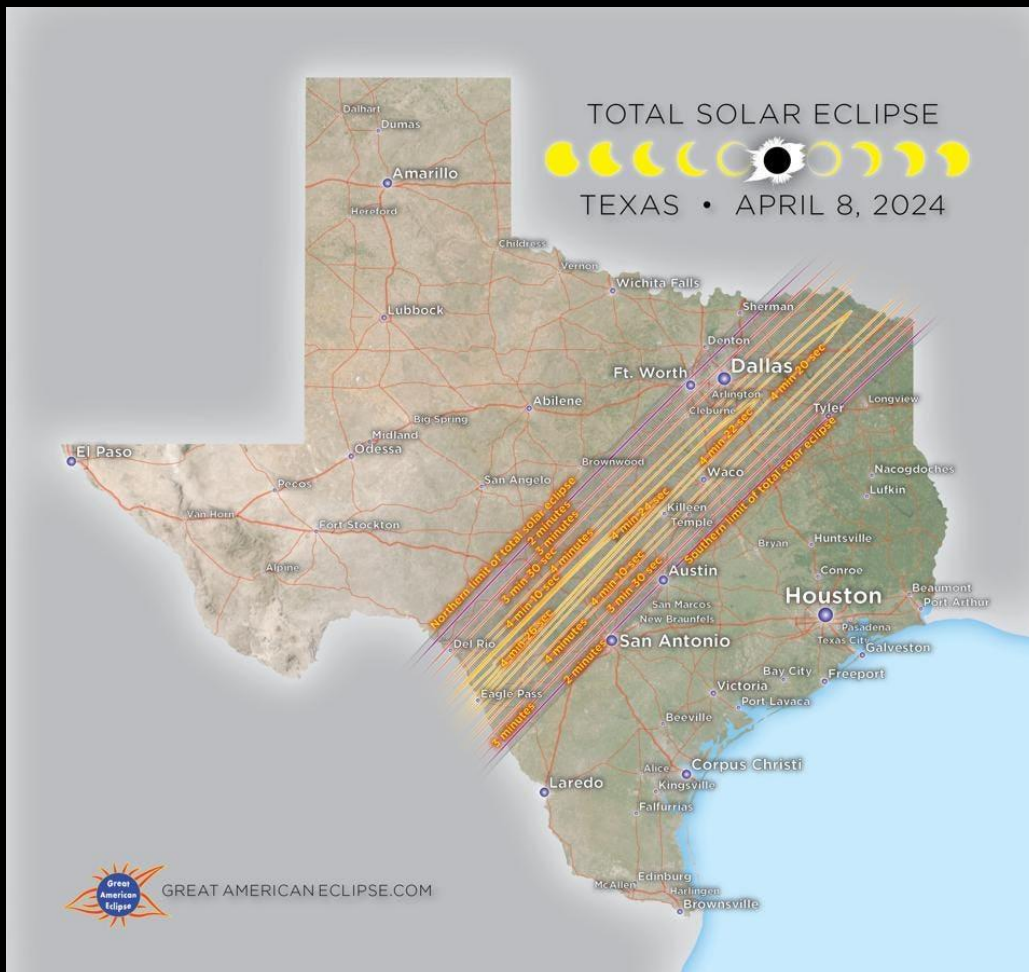

TOTAL SOLAR ECLIPSE

APRIL 8, 2024

Global Event: Total Solar Eclipse Visible (100% coverage of the Sun)

Location: Lee County, TX

Local Type: **PARTIAL ECLIPSE**

Lee County Texas Schedule:

- Magnitude: 0.984
- Duration of Eclipse: 2 hr, 41 min
- Eclipse Begins: 12:18 pm
- Maximum Coverage: 1:38 pm
- Eclipse Ends: 2:59 pm

ECLIPSE TIPS

BE PREPARED FOR THE APRIL 8, 2024 ECLIPSE

FOR LOCALS

- Expect heavier traffic Thursday 4/4 – Tuesday 4/9. Especially Monday, 4/8.
- Fill up your gas tank the weekend prior to the eclipse.
- Stock up on supplies ahead of time (groceries, water, prescriptions, etc.).
- Be sure to pick up eclipse glasses to ensure viewing of the eclipse safely!
- Do not schedule appointments or errands to be run on 4/8.
- Coordinate with your employer the possibility of working from home or have a plan for the additional traffic on your work commute.
- Note that cell and internet service will be overwhelmed with additional crowds.
- Be sure to have a back-up communication plan.
- Be mindful that all local aid and first responders will be in high demand during this event.